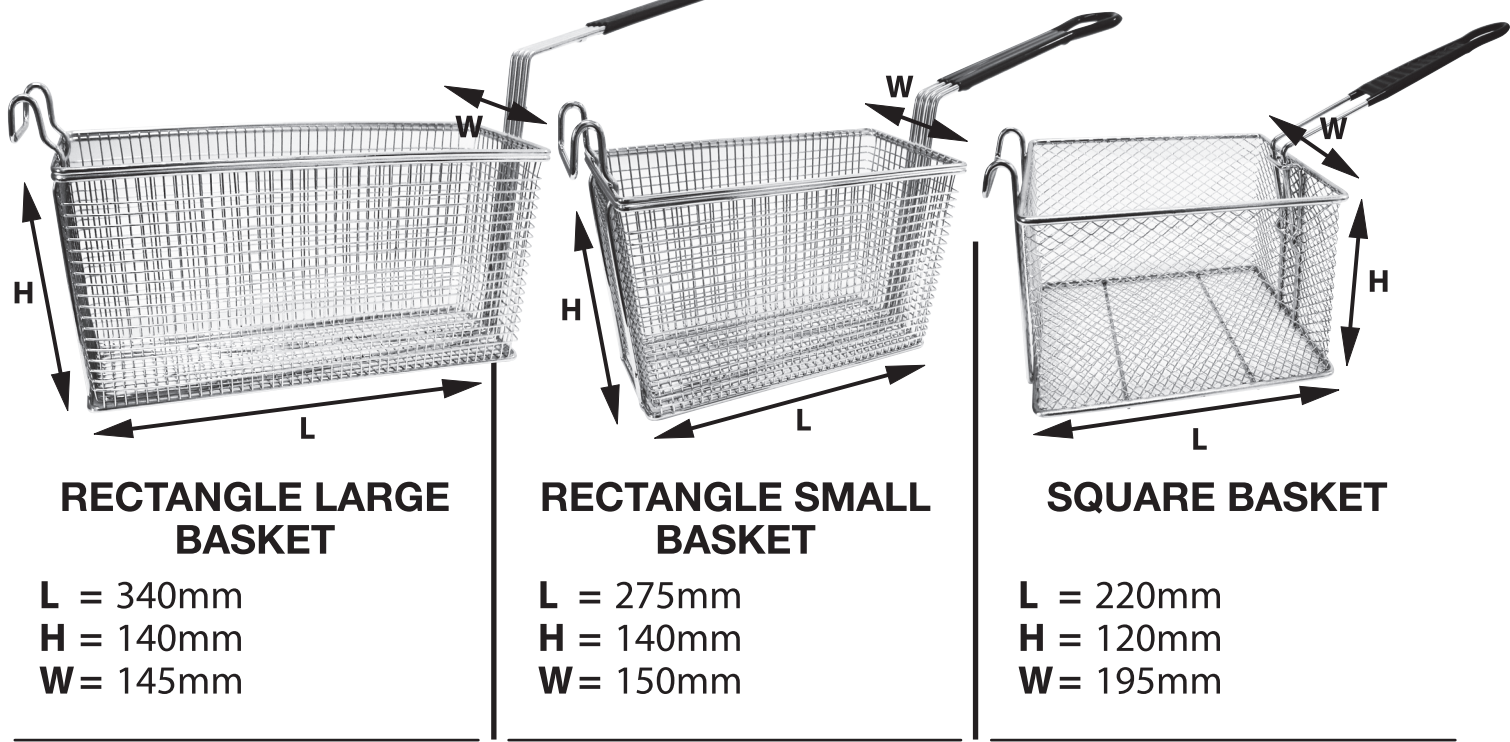

IMPORTED CHIP BASKETS

COMFORTABLE PLASTIC HANDLES

RECTANGLE LARGE BASKET

L = 340mm
H = 140mm
W = 145mm

RECTANGLE SMALL BASKET

L = 275mm
H = 140mm
W = 150mm

SQUARE BASKET

L = 220mm
H = 120mm
W = 195mm

Custom sizes can be made to measure (price on request)

FAX OR MAIL THIS ORDER FORM TODAY:

Trade cost \$85.00 each including GST and freight.
 Trade cost (3 or more) \$73.00 each including GST and freight.
Prices apply until 31 December 2011 and are subject to change without notice.